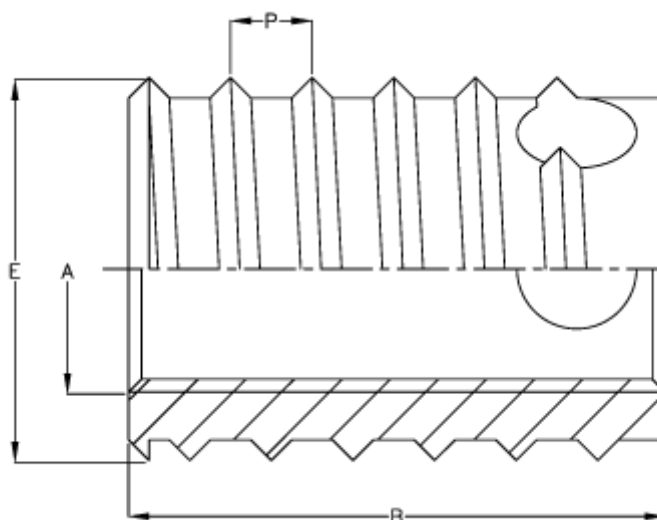

Data Sheet

Article number: 12308000035800

Description: KLEE-coil 308 000 035.800
M3,5 Brass

Measures

Female thread A	= M3,5
Length B	= 8
Male thread E	= 6.0
Min hole depth blind hole	= 10
Thread pitch P	= 0.80
Type	= 308 000 035...